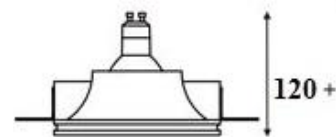

Height including the electrical part: 120mm

Cutout hole: 132mm×132mm

Thickness of plasterboards: adjustable metal brackets to different thicknesses

Material: gypsum, metal

Finish: manual polished silky surface

Colour: white, can be painted with mural paints

IP Rating: IP20

Weight: 0.4kg

User-friendly, simple maintenance, easy to change bulbs

Safe packing

GU10 lamp holder included in packing

Contact Info

Telephone: 02133800143