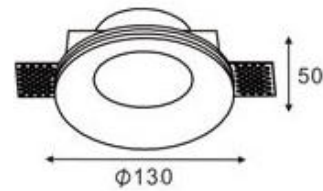

TRIMLESS GYPSUM DOWNLIGHT

MODEL: ROUNDA

LUNA
GROUP

Technical Data Sheet

Trimless Ceiling Down light, model Rounda
Requires GU10 lamp, AC220-240V, max. 35W (not included)

Perfect for LED lamps GU10

Dimensions: 130mm×50mm

Height including the electrical part: 120mm

Cutout hole: 132mm×132mm

Thickness of plasterboards: adjustable metal brackets to different thicknesses

Material: gypsum, metal

Finish: manual polished silky surface

Colour: white, can be painted with mural paints

IP Rating: IP20

Weight: 0.4kg

User-friendly, simple maintenance, easy to change bulbs

Safe packing

GU10 lamp holder included in packing

Contact Info

Telephone: 02133800143